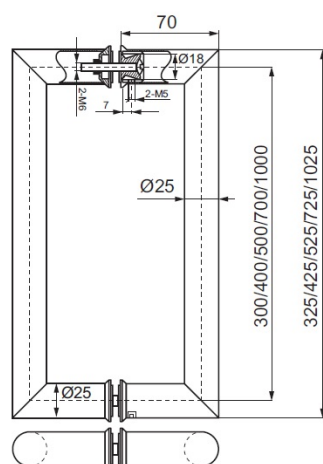

## Description:

Door Handle "Rhine" SS304 Brushed,  $\varnothing 25 \times 1025 \text{mm}$ , cc 1000mm, 8-12mm Glass Thickness, Bore:  $\varnothing 8 \text{mm}$

## Item number:

17.87.039-0

Units	Box	Carton	HS Code	Barcode
Pair	1	10	8302415000	 5704866461887